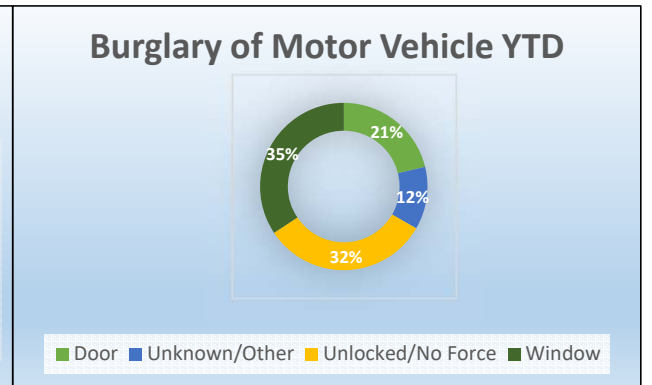

Behind the Numbers

Description:
57% of vehicle thefts occur in parking lots, 16% occur at residences, and 27% occur from roadways.

Description:
51% of burglaries or breaking and entering are occurring at residential locations, 18% are occurring at rental storage facilities, and 31% are at other locations.

Description:
53% of reported shoplifting is happening at department or discount stores, 36% is occurring at specialty stores, 6% is from convenience stores, and 4% is from grocery stores.

Description:
At least 32% of burglary of a motor vehicle is occurring when there is an unlocked car. This number has improved, but BMV numbers can be improved more if citizens make an effort to ensure they lock their car.