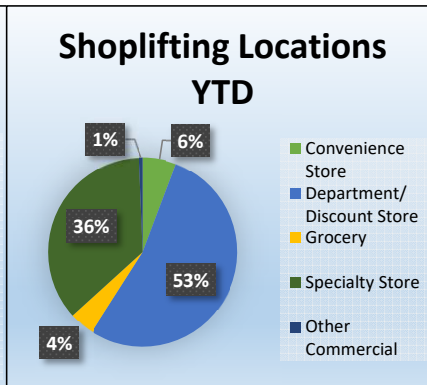

Behind the Numbers

Description:
57% of vehicle thefts occur in parking lots, 16% occur at residences, and 27% occur from roadways.

Description:
51% of burglaries or breaking and entering are occurring at residential locations, 18% are occurring at rental storage facilities, and 31% are at other locations.

Description:
53% of reported shoplifting is happening at department or discount stores, 36% is occurring at specialty stores, 6% is from convenience stores, and 4% is from grocery stores.

Description:
At least 32% of burglary of a motor vehicle is occurring when there is an unlocked car. This number has improved, but BMV numbers can be improved more if citizens make an effort to ensure they lock their car.