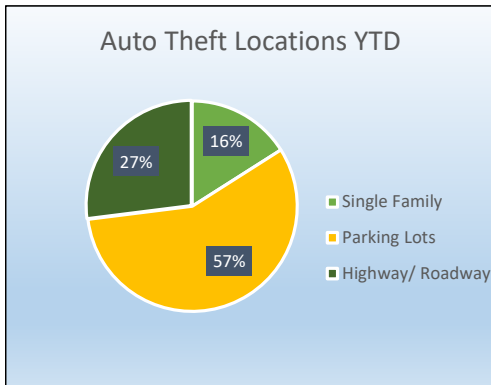

Behind the Numbers

Description:
57% of vehicle thefts occur in parking lots, 16% occur at residences, and 27% occur from roadways.