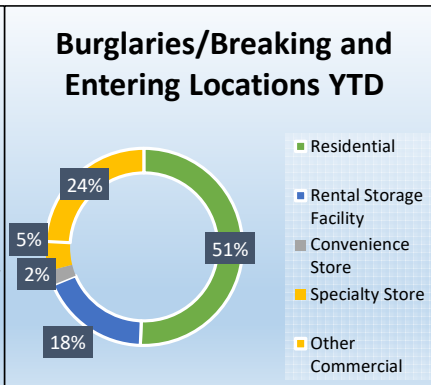

Description:
51% of burglaries or breaking and entering are occurring at residential locations, 18% are occurring at rental storage facilities, and 31% are at other locations.