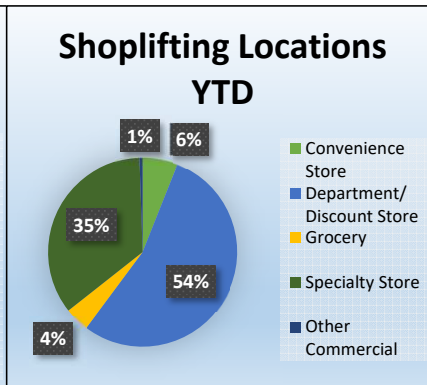

## Behind the Numbers

**Description:**  
56% of vehicle thefts occur in parking lots, 16% occur at residences, and 28% occur from roadways.

**Description:**  
48% of burglaries or breaking and entering are occurring at residential locations, 19% are occurring at rental storage facilities, and 23% are at other locations.

**Description:**  
54% of reported shoplifting is happening at department or discount stores, 35% is occurring at specialty stores, 6% is from convenience stores, and 4% is from grocery stores.

**Description:**  
At least 29% of burglary of a motor vehicle is occurring when there is an unlocked car. This number has improved, but BMV numbers can be improved more if citizens make an effort to ensure they lock their car.