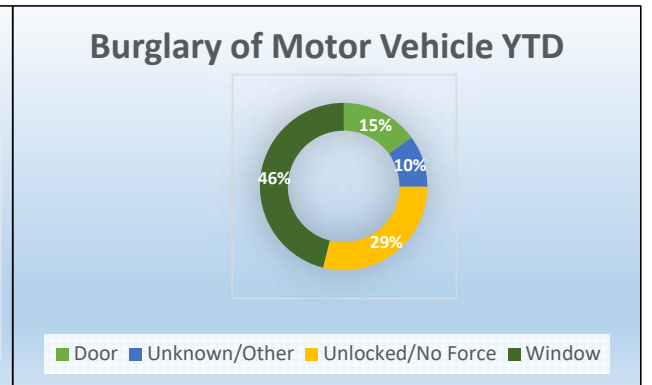

## Behind the Numbers

**Description:**  
56% of vehicle thefts occur in parking lots, 16% occur at residences, and 28% occur from roadways.

**Description:**  
48% of burglaries or breaking and entering are occurring at residential locations, 19% are occurring at rental storage facilities, and 23% are at other locations.

**Description:**  
54% of reported shoplifting is happening at department or discount stores, 35% is occurring at specialty stores, 6% is from convenience stores, and 4% is from grocery stores.

**Description:**  
At least 29% of burglary of a motor vehicle is occurring when there is an unlocked car. This number has improved, but BMV numbers can be improved more if citizens make an effort to ensure they lock their car.