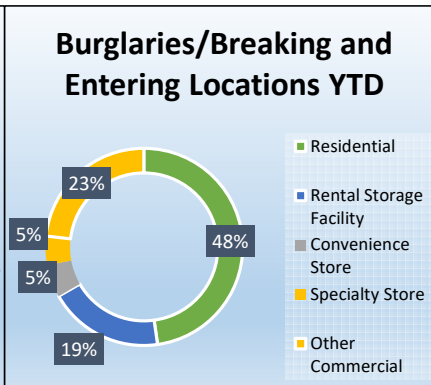

Description:
48% of burglaries or breaking and entering are occurring at residential locations, 19% are occurring at rental storage facilities, and 23% are at other locations.