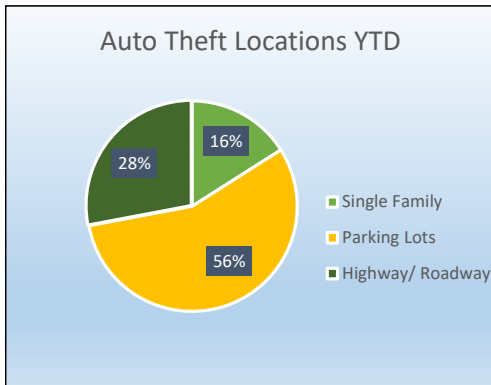

Behind the Numbers

Description:
56% of vehicle thefts occur in parking lots, 16% occur at residences, and 28% occur from roadways.