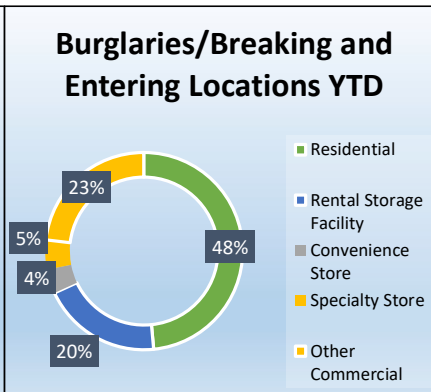

# Mesquite Police Crime Stats Monthly Report- July 2023

Select NIBRS Crime Stats	Jul-22	Aug-22	Sep-22	Oct-22	Nov-22	Dec-22	Jan-23	Feb-23	Mar-23	Apr-23	May-23	Jun-23	Jul-23	Trend	Month v. Month	Prior v. Current
09A - Murder and Nonnegligent Manslaughter	0	1	2	0	1	3	0	2	0	0	0	0	1		#DIV/0!	#DIV/0!
11A - Rape	5	2	1	6	1	1	3	1	1	3	4	2	3		50%	-40%
120 - Robbery	20	6	4	13	14	10	9	7	10	22	20	15	8		-47%	-60%
13A - Aggravated Assault	44	33	40	38	27	39	44	54	51	52	46	52	38		-27%	-14%
220 - Burglary/Breaking and Entering	63	93	55	105	110	51	40	21	26	29	36	34	42		24%	-33%
23C - Shoplifting	78	75	63	68	64	76	75	75	88	96	115	76	91		20%	17%
23D - Theft From Building	32	43	26	26	26	35	28	23	25	19	26	31	31		0%	-3%
23F - Theft From Motor Vehicle	108	135	77	116	108	154	87	89	69	101	119	143	113		-21%	5%
23G - Theft From Motor Vehicle Parts/Accessories	38	56	54	48	33	33	14	14	17	28	36	25	12		-52%	-68%
23H - All Other Larceny	42	49	46	57	48	52	38	31	30	40	48	42	46		10%	10%
240 - Motor Vehicle Theft	82	86	84	98	88	140	100	86	94	100	147	124	136		10%	66%
290 - Destruction/Damage/Vandalism of Property	75	73	76	56	65	82	49	63	64	73	83	86	72		-16%	-4%
35A - Drug/Narcotic Violations	60	64	62	46	47	65	53	61	84	52	56	45	65		44%	8%
520 - Weapons Law Violations	56	60	50	50	47	56	60	50	45	53	38	51	53		4%	-5%
<b>Total Offenses</b>	<b>973</b>	<b>1066</b>	<b>956</b>	<b>1011</b>	<b>935</b>	<b>1078</b>	<b>869</b>	<b>819</b>	<b>874</b>	<b>959</b>	<b>1113</b>	<b>972</b>	<b>1014</b>		4%	4%

## Behind the Numbers

**Description:**  
57% of vehicle thefts occur in parking lots, 15% occur at residences, and 28% occur from roadways.

**Description:**  
48% of burglaries or breaking and entering are occurring at residential locations, 20% are occurring at rental storage facilities, and 32% are at other locations.