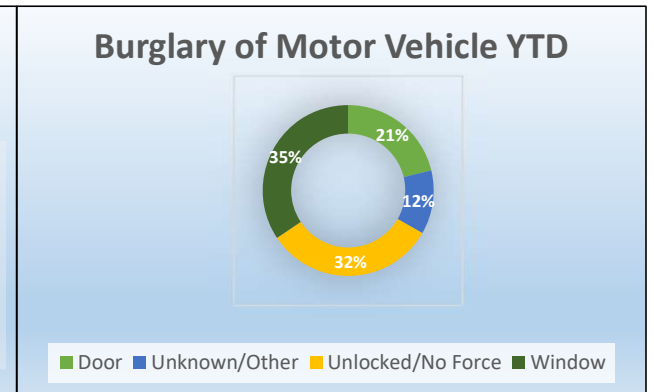

## Behind the Numbers

**Description:**  
57% of vehicle thefts occur in parking lots, 15% occur at residences, and 28% occur from roadways.

**Description:**  
48% of burglaries or breaking and entering are occurring at residential locations, 20% are occurring at rental storage facilities, and 32% are at other locations.

**Description:**  
54% of reported shoplifting is happening at department or discount stores, 34% is occurring at specialty stores, 7% is from convenience stores, and 4% is from grocery stores.

**Description:**  
At least 32% of burglary of a motor vehicle is occurring when there is an unlocked car. This number has improved, but BMV numbers can be improved more if citizens make an effort to ensure they lock their car.