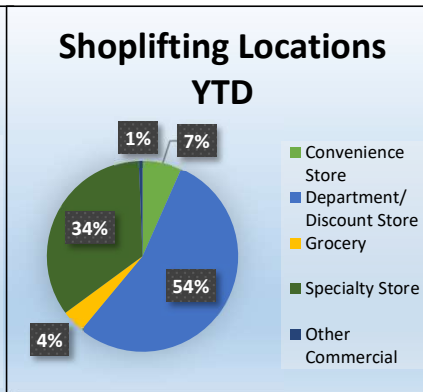

Traffic Data	Jul-22	Aug-22	Sep-22	Oct-22	Nov-22	Dec-23	Jan-23	Feb-23	Mar-23	Apr-23	May-23	Jun-23	Jul-23	Trend	Month v. Month	Prior v. Current
Traffic Stops	2282	2948	2881	2513	2358	2210	2719	2483	2755	2249	1951	1985	2377		20%	4%
All Traffic Citations	1355	2035	1912	1792	1364	1426	1717	1583	2099	1713	1549	1323	1497		13%	10%
Speed Citations	441	783	785	668	401	426	567	584	755	640	493	522	491		-6%	11%
Accidents Worked	205	217	230	245	205	239	211	179	207	220	214	214	221		3%	8%
															#DIV/0!	#DIV/0!

## Behind the Numbers

**Description:**  
57% of vehicle thefts occur in parking lots, 15% occur at residences, and 28% occur from roadways.

**Description:**  
48% of burglaries or breaking and entering are occurring at residential locations, 20% are occurring at rental storage facilities, and 32% are at other locations.

**Description:**  
54% of reported shoplifting is happening at department or discount stores, 34% is occurring at specialty stores, 7% is from convenience stores, and 4% is from grocery stores.

**Description:**  
At least 32% of burglary of a motor vehicle is occurring when there is an unlocked car. This number has improved, but BMV numbers can be improved more if citizens make an effort to ensure they lock their car.