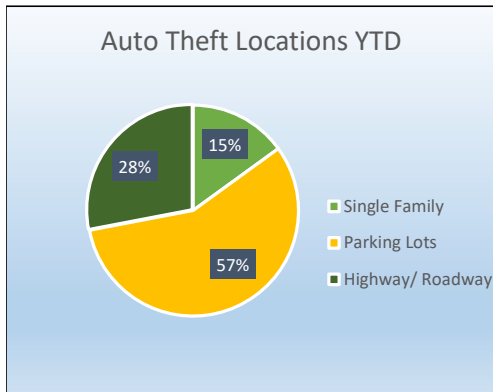

Behind the Numbers

Description:
57% of vehicle thefts occur in parking lots, 15% occur at residences, and 28% occur from roadways.