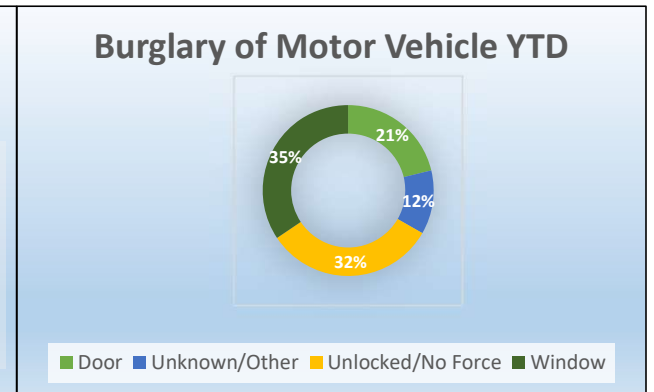

Behind the Numbers

Description:
57% of vehicle thefts occur in parking lots, 16% occur at residences, and 27% occur from roadways.

Description:
51% of burglaries or breaking and entering are occurring at residential locations, 18% are occurring at rental storage facilities, and 31% are at other locations.

Description:
53% of reported shoplifting is happening at department or discount stores, 36% is occurring at specialty stores, 6% is from convenience stores, and 4% is from grocery stores.

Description:
At least 32% of burglary of a motor vehicle is occurring when there is an unlocked car. This number has improved, but BMV numbers can be improved more if citizens make an effort to ensure they lock their car.