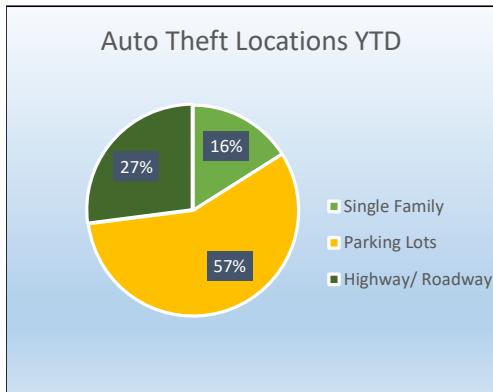

Behind the Numbers

Description:
57% of vehicle thefts occur in parking lots, 16% occur at residences, and 27% occur from roadways.