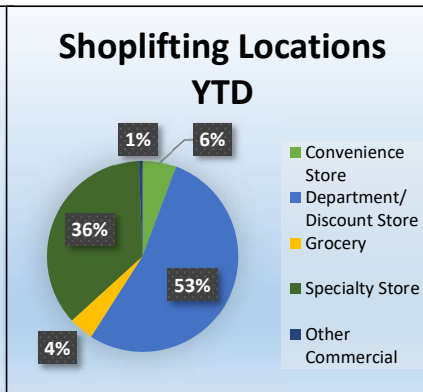

Behind the Numbers

Description:
57% of vehicle thefts occur in parking lots, 16% occur at residences, and 27% occur from roadways.

Description:
51% of burglaries or breaking and entering are occurring at residential locations, 18% are occurring at rental storage facilities, and 31% are at other locations.

Description:
53% of reported shoplifting is happening at department or discount stores, 36% is occurring at specialty stores, 6% is from convenience stores, and 4% is from grocery stores.

Description:
At least 32% of burglary of a motor vehicle is occurring when there is an unlocked car. This number has improved, but BMV numbers can be improved more if citizens make an effort to ensure they lock their car.