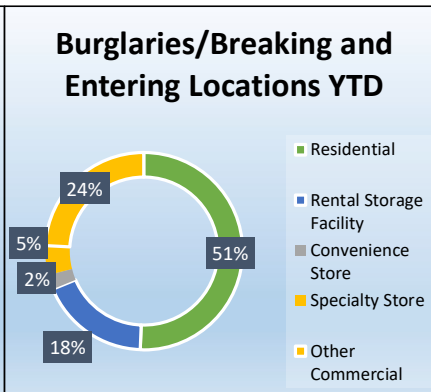

Behind the Numbers

Description:
57% of vehicle thefts occur in parking lots, 16% occur at residences, and 27% occur from roadways.

Description:
51% of burglaries or breaking and entering are occurring at residential locations, 18% are occurring at rental storage facilities, and 31% are at other locations.