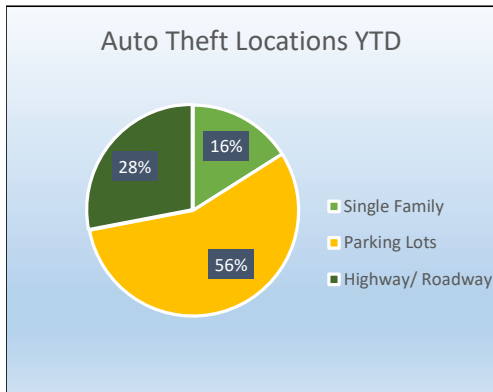

Behind the Numbers

Description:
56% of vehicle thefts occur in parking lots, 16% occur at residences, and 28% occur from roadways.