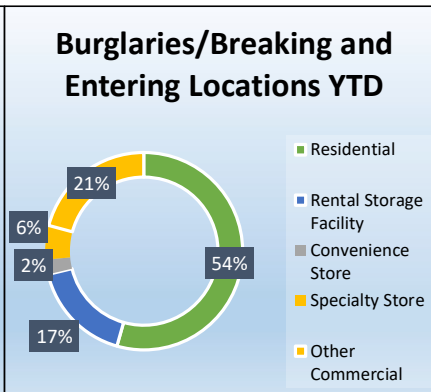

Behind the Numbers

Description:
56% of vehicle thefts occur in parking lots, 16% occur at residences, and 28% occur from roadways.

Description:
54% of burglaries or breaking and entering are occurring at residential locations, 17% are occurring at rental storage facilities, and 29% are at other locations.