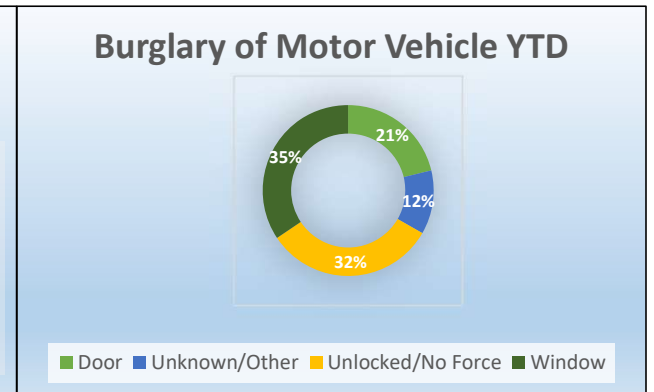

Behind the Numbers

Description:
56% of vehicle thefts occur in parking lots, 16% occur at residences, and 28% occur from roadways.

Description:
54% of burglaries or breaking and entering are occurring at residential locations, 17% are occurring at rental storage facilities, and 29% are at other locations.

Description:
51% of reported shoplifting is happening at department or discount stores, 39% is occurring at specialty stores, 5% is from convenience stores, and 4% is from grocery stores.

Description:
At least 32% of burglary of a motor vehicle is occurring when there is an unlocked car. This number has improved, but BMV numbers can be improved more if citizens make an effort to ensure they lock their car.