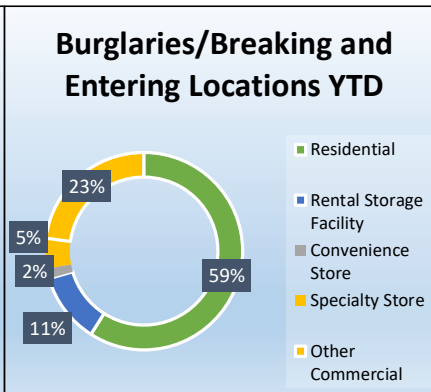

# Mesquite Police Crime Stats Monthly Report- March 2023

Select NIBRS Crime Stats	Mar-22	Apr-22	May-22	Jun-22	Jul-22	Aug-22	Sep-22	Oct-22	Nov-22	Dec-22	Jan-23	Feb-23	Mar-23	Trend	Month v. Month	Prior v Current
09A - Murder and Nonnegligent Manslaughter	0	0	0	0	0	1	2	0	1	3	0	2	0		-100%	#DIV/0!
11A - Rape	3	3	1	0	5	2	1	6	1	1	3	1	1		0%	-67%
120 - Robbery	6	15	14	12	20	6	4	13	14	10	9	7	10		43%	67%
13A - Aggravated Assault	33	41	49	48	44	33	40	38	27	39	44	54	51		-6%	55%
220 - Burglary/Breaking and Entering	46	40	45	41	63	93	55	105	110	51	40	21	26		24%	-43%
23C - Shoplifting	65	61	65	74	78	75	63	68	64	76	75	75	88		17%	35%
23D - Theft From Building	27	27	32	18	32	43	26	26	26	35	28	23	25		9%	-7%
23F - Theft From Motor Vehicle	93	94	136	111	108	135	77	116	108	154	87	89	69		-22%	-26%
23G - Theft From Motor Vehicle Parts/Accessories	58	38	48	39	38	56	54	48	33	33	14	14	17		21%	-71%
23H - All Other Larceny	51	42	64	60	42	49	46	57	48	52	38	31	30		-3%	-41%
240 - Motor Vehicle Theft	80	70	76	86	82	86	84	98	88	140	100	86	94		9%	18%
290 - Destruction/Damage/Vandalism of Property	87	75	89	63	75	73	76	56	65	82	49	63	64		2%	-26%
35A - Drug/Narcotic Violations	53	60	61	46	60	64	62	46	47	65	53	61	84		38%	58%
520 - Weapons Law Violations	43	56	64	48	56	60	50	50	47	56	60	50	45		-10%	5%
<b>Total Offenses</b>	<b>892</b>	<b>934</b>	<b>1013</b>	<b>867</b>	<b>973</b>	<b>1066</b>	<b>956</b>	<b>1011</b>	<b>935</b>	<b>1078</b>	<b>869</b>	<b>819</b>	<b>874</b>		<b>7%</b>	<b>-2%</b>

## Behind the Numbers

**Description:**  
58% of vehicle thefts occur in parking lots, 21% occur at residences, and 21% occur from roadways.

**Description:**  
59% of burglaries or breaking and entering are occurring at residential locations, 11% are occurring at rental storage facilities, and 30% are at other locations.