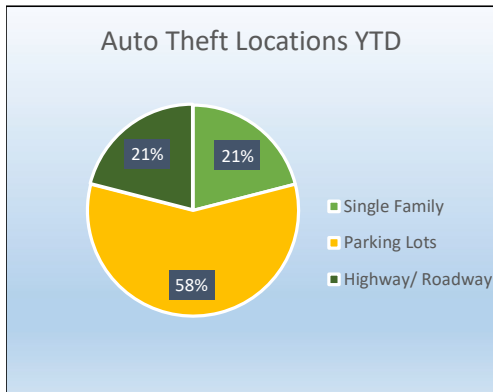

Behind the Numbers

Description:
58% of vehicle thefts occur in parking lots, 21% occur at residences, and 21% occur from roadways.