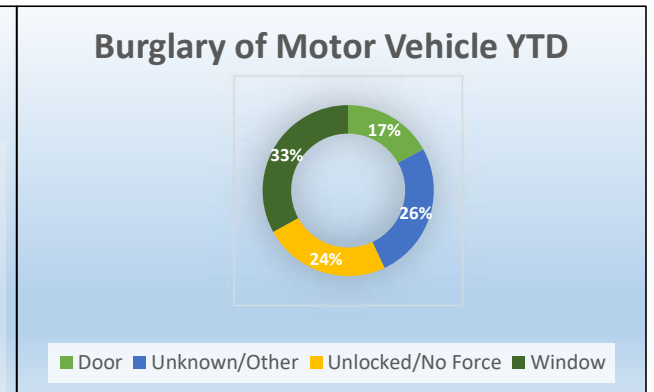

## Behind the Numbers

**Description:**  
58% of vehicle thefts occur in parking lots, 21% occur at residences, and 21% occur from roadways.

**Description:**  
59% of burglaries or breaking and entering are occurring at residential locations, 11% are occurring at rental storage facilities, and 30% are at other locations.

**Description:**  
51% of reported shoplifting is happening at department or discount stores, 37% is occurring at specialty stores, 7% is from convenience stores, and 5% is from grocery stores.

**Description:**  
At least 24% of burglary of a motor vehicle is occurring when there is an unlocked car. This number has improved, but BMV numbers can be improved more if citizens make an effort to ensure they lock their car.