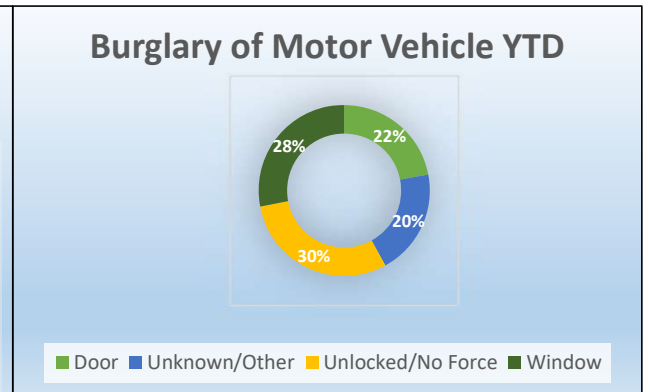

## Behind the Numbers

**Description:**  
63% of vehicle thefts occur in parking lots, 21% occur at residences, and 15% occur from roadways.

**Description:**  
52% of burglaries or breaking and entering are occurring at residential locations, 21% are occurring at rental storage facilities, 4% are at convenience stores, and 23% are at other locations.

**Description:**  
37% of reported shoplifting is happening at department stores, 42% is occurring at specialty stores, 9% is from convenience stores, and 10% is from grocery stores.

**Description:**  
At least 30% of burglary of a motor vehicle is occurring when there is an unlocked car. This number has improved, but BMV numbers can be improved more if citizens make an effort to ensure they lock their car.