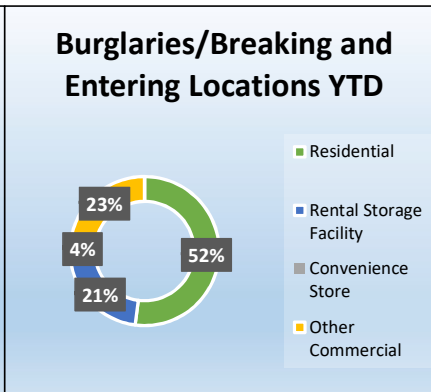

# Mesquite Police Crime Stats Monthly Report- August 2022

Select NIBRS Crime Stats	Aug-21	Sep-21	Oct-21	Nov-21	Dec-21	Jan-22	Feb-22	Mar-22	Apr-22	May-22	Jun-22	Jul-22	Aug-22	Trend	Month v. Month	Prior v. Current
09A - Murder and Nonnegligent Manslaughter	1	1	2	3	1	2	0	0	0	0	0	0	1		#DIV/0!	0%
11A - Rape	0	2	5	2	3	4	1	3	2	1	0	3	2		-33%	#DIV/0!
120 - Robbery	13	23	16	10	18	9	9	6	15	14	12	20	6		-70%	-54%
13A - Aggravated Assault	30	38	32	33	49	54	42	33	41	49	48	44	32		-27%	7%
220 - Burglary/Breaking and Entering	60	48	63	56	42	37	36	46	40	44	41	61	89		46%	48%
23C - Shoplifting	72	78	77	58	57	67	51	64	61	65	73	77	73		-5%	1%
23D - Theft From Building	30	38	29	37	31	28	37	27	26	32	17	32	43		34%	43%
23F - Theft From Motor Vehicle	97	93	95	87	86	110	77	93	94	134	110	109	129		18%	33%
23G - Theft From Motor Vehicle Parts/Accessories	80	61	58	55	54	39	47	57	38	46	36	37	51		38%	-36%
23H - All Other Larceny	42	56	48	33	46	48	47	50	42	61	59	42	47		12%	12%
240 - Motor Vehicle Theft	73	53	67	85	57	72	76	80	70	75	86	82	83		1%	14%
290 - Destruction/Damage/Vandalism of Property	96	80	95	89	98	89	61	87	75	89	63	75	70		-7%	-27%
35A - Drug/Narcotic Violations	57	37	30	40	35	50	49	53	60	61	46	60	64		7%	12%
520 - Weapons Law Violations	37	29	35	32	38	46	42	43	56	64	48	56	60		7%	62%
<b>Total Offenses</b>	<b>898</b>	<b>844</b>	<b>876</b>	<b>816</b>	<b>836</b>	<b>906</b>	<b>782</b>	<b>884</b>	<b>930</b>	<b>1001</b>	<b>852</b>	<b>967</b>	<b>1021</b>		<b>6%</b>	<b>14%</b>

## Behind the Numbers

**Description:**  
63% of vehicle thefts occur in parking lots, 21% occur at residences, and 15% occur from roadways.

**Description:**  
52% of burglaries or breaking and entering are occurring at residential locations, 21% are occurring at rental storage facilities, 4% are at convenience stores, and 23% are at other locations.