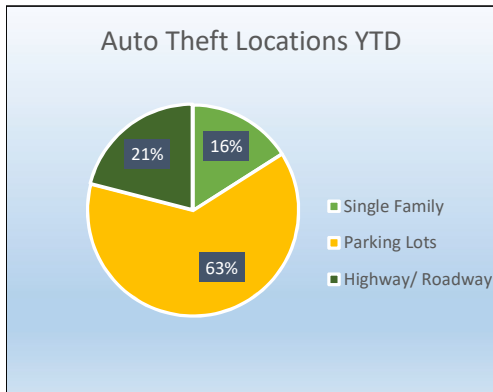

Behind the Numbers

Description:
63% of vehicle thefts occur in parking lots, 21% occur at residences, and 15% occur from roadways.