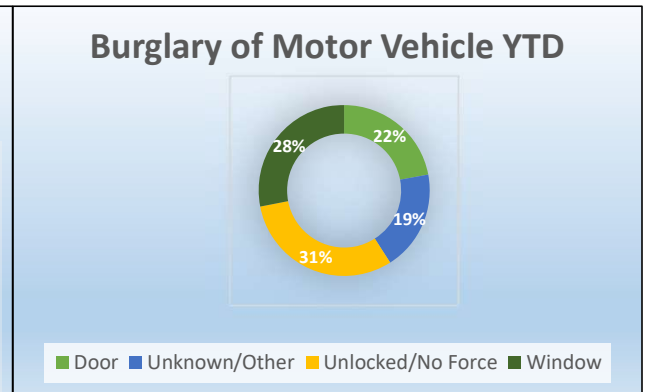

Traffic Data	Sep-21	Oct-21	Nov-21	Dec-21	Jan-22	Feb-22	Mar-22	Apr-22	May-22	Jun-22	Jul-22	Aug-22	Sep-22	Trend	Month v. Month	Prior v Current
Traffic Stops	1756	1440	1494	688	1920	1974	2043	2368	2785	2766	2282	2948	2881		-2%	64%
All Traffic Citations	1770	1468	1384	528	1660	1622	1690	1966	1744	1786	1355	2035	1912		-6%	8%
Speed Citations	763	593	521	68	494	604	583	574	505	672	441	783	785		0%	3%
Accidents Worked	216	249	244	231	218	206	213	220	207	228	205	217	230		6%	6%
															#DIV/0!	#DIV/0!

Behind the Numbers

Description:
61% of vehicle thefts occur in parking lots, 22% occur at residences, and 17% occur from roadways.

Description:
50% of burglaries or breaking and entering are occurring at residential locations, 25% are occurring at rental storage facilities, and 25% are at other locations.

Description:
38% of reported shoplifting is happening at department stores, 41% is occurring at specialty stores, 9% is from convenience stores, and 10% is from grocery stores.

Description:
At least 31% of burglary of a motor vehicle is occurring when there is an unlocked car. This number has improved, but BMV numbers can be improved more if citizens make an effort to ensure they lock their car.

Mesquite Police Crime Stats Monthly Report- September 2022

Selective Traffic Enforcement

These are areas that have been submitted to Police as areas of concern for speeding from residents. The Police department works with Traffic to analyze these areas and assign selective traffic enforcement to monitor these areas for a defined period of time. It helps the Police department have more success if complaints are passed along with a specific time of day the violation occurs so targeted violators are caught. These are cross streets for reference but the actual enforcement zone may be extended around the area.