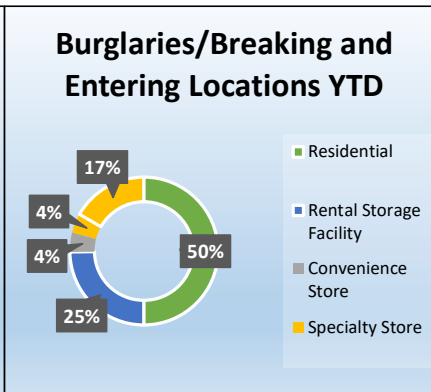

Mesquite Police Crime Stats Monthly Report- September 2022

Select NIBRS Crime Stats	Sep-21	Oct-21	Nov-21	Dec-21	Jan-22	Feb-22	Mar-22	Apr-22	May-22	Jun-22	Jul-22	Aug-22	Sep-22	Trend	Month v Month	Prior v Current
09A - Murder and Nonnegligent Manslaughter	1	2	3	1	2	0	0	0	0	0	0	1	2		100%	100%
11A - Rape	2	5	2	3	4	1	3	2	1	0	3	2	1		-50%	-50%
120 - Robbery	23	16	10	18	9	9	6	15	14	12	20	6	6		0%	-74%
13A - Aggravated Assault	38	32	33	49	54	42	33	41	49	48	44	32	39		22%	3%
220 - Burglary/Breaking and Entering	48	63	56	42	37	36	46	40	44	41	61	89	50		-44%	4%
23C - Shoplifting	78	77	58	57	67	51	64	61	65	73	77	73	60		-18%	-23%
23D - Theft From Building	38	29	37	31	28	37	27	26	32	17	32	43	22		-49%	-42%
23F - Theft From Motor Vehicle	93	95	87	86	110	77	93	94	134	110	109	129	75		-42%	-19%
23G - Theft From Motor Vehicle Parts/Accessories	61	58	55	54	39	47	57	38	46	36	37	51	51		0%	-16%
23H - All Other Larceny	56	48	33	46	48	47	50	42	61	59	42	47	46		-2%	-18%
240 - Motor Vehicle Theft	53	67	85	57	72	76	80	70	75	86	82	83	86		4%	62%
290 - Destruction/Damage/Vandalism of Property	80	95	89	98	89	61	87	75	89	63	75	70	73		4%	-9%
35A - Drug/Narcotic Violations	37	30	40	35	50	49	53	60	61	46	60	64	62		-3%	68%
520 - Weapons Law Violations	29	35	32	38	46	42	43	56	64	48	56	60	48		-20%	66%
Total Offenses	844	876	816	836	906	782	884	930	1001	852	967	1021	910		-11%	8%

Behind the Numbers

Description:
61% of vehicle thefts occur in parking lots, 22% occur at residences, and 17% occur from roadways.

Description:
50% of burglaries or breaking and entering are occurring at residential locations, 25% are occurring at rental storage facilities, and 25% are at other locations.