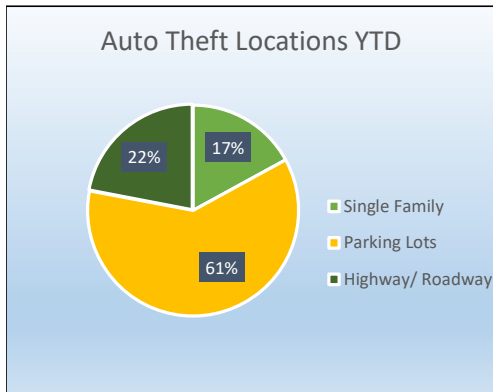

Behind the Numbers

Description:
61% of vehicle thefts occur in parking lots, 22% occur at residences, and 17% occur from roadways.