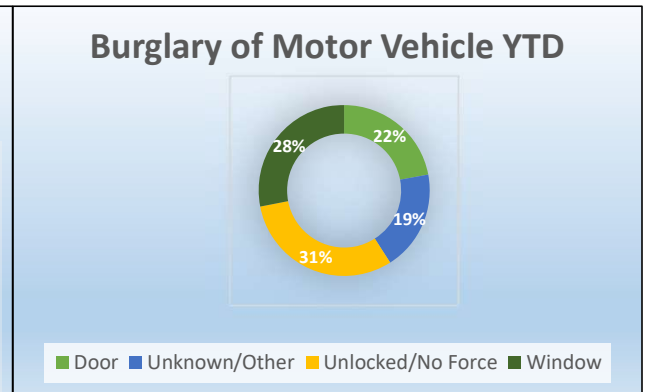

Traffic Data	Oct-21	Nov-21	Dec-21	Jan-22	Feb-22	Mar-22	Apr-22	May-22	Jun-22	Jul-22	Aug-22	Sep-22	Oct-22	Trend	Month v. Month	Prior v Current
Traffic Stops	1440	1494	688	1920	1974	2043	2368	2785	2766	2282	2948	2881	2513		↓-13%	↑75%
All Traffic Citations	1468	1384	528	1660	1622	1690	1966	1744	1786	1355	2035	1912	1792		↓-6%	↑22%
Speed Citations	593	521	68	494	604	583	574	505	672	441	783	785	668		↓-15%	↑13%
Accidents Worked	249	244	231	218	206	213	220	207	228	205	217	230	245		↑7%	↓-2%
															#DIV/0!	#DIV/0!

Behind the Numbers

Description:
60% of vehicle thefts occur in parking lots, 23% occur at residences, and 17% occur from roadways.

Description:
44% of burglaries or breaking and entering are occurring at residential locations, 33% are occurring at rental storage facilities, and 23% are at other locations.

Description:
39% of reported shoplifting is happening at department stores, 41% is occurring at specialty stores, 8% is from convenience stores, and 10% is from grocery stores.

Description:
At least 31% of burglary of a motor vehicle is occurring when there is an unlocked car. This number has improved, but BMV numbers can be improved more if citizens make an effort to ensure they lock their car.

Mesquite Police Crime Stats Monthly Report- October 2022

Selective Traffic Enforcement

These are areas that have been submitted to Police as areas of concern for speeding from residents. The Police department works with Traffic to analyze these areas and assign selective traffic enforcement to monitor these areas for a defined period of time. It helps the Police department have more success if complaints are passed along with a specific time of day the violation occurs so targeted violators are caught. These are cross streets for reference but the actual enforcement zone may be extended around the area.