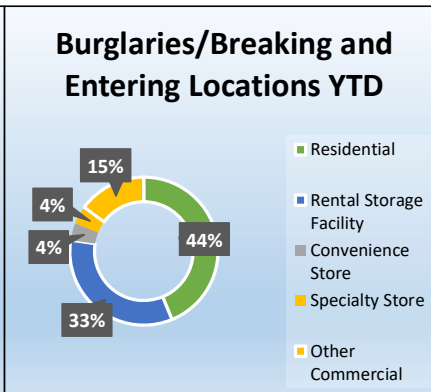

Mesquite Police Crime Stats Monthly Report- October 2022

Select NIBRS Crime Stats	Oct-21	Nov-21	Dec-21	Jan-22	Feb-22	Mar-22	Apr-22	May-22	Jun-22	Jul-22	Aug-22	Sep-22	Oct-22	Trend	Month v. Month	Prior v Current
09A - Murder and Nonnegligent Manslaughter	2	3	1	2	0	0	0	0	0	0	1	2	0		-100%	-100%
11A - Rape	5	2	3	4	1	3	2	1	0	3	2	1	5		400%	0%
120 - Robbery	16	10	18	9	9	6	15	14	12	20	6	6	13		117%	-19%
13A - Aggravated Assault	32	33	49	54	42	33	41	49	48	44	32	39	38		-3%	19%
220 - Burglary/Breaking and Entering	63	56	42	37	36	46	40	44	41	61	89	50	102		104%	62%
23C - Shoplifting	77	58	57	67	51	64	61	65	73	77	73	60	65		8%	-16%
23D - Theft From Building	29	37	31	28	37	27	26	32	17	32	43	22	25		14%	-14%
23F - Theft From Motor Vehicle	95	87	86	110	77	93	94	134	110	109	129	75	111		48%	17%
23G - Theft From Motor Vehicle Parts/Accessories	58	55	54	39	47	57	38	46	36	37	51	51	44		-14%	-24%
23H - All Other Larceny	48	33	46	48	47	50	42	61	59	42	47	46	56		22%	17%
240 - Motor Vehicle Theft	67	85	57	72	76	80	70	75	86	82	83	86	98		14%	46%
290 - Destruction/Damage/Vandalism of Property	95	89	98	89	61	87	75	89	63	75	70	73	52		-29%	-45%
35A - Drug/Narcotic Violations	30	40	35	50	49	53	60	61	46	60	64	62	43		-31%	43%
520 - Weapons Law Violations	35	32	38	46	42	43	56	64	48	56	60	48	49		2%	40%
Total Offenses	876	816	836	906	782	884	930	1001	852	967	1021	910	965		6%	10%

Behind the Numbers

Description:
60% of vehicle thefts occur in parking lots, 23% occur at residences, and 17% occur from roadways.

Description:
44% of burglaries or breaking and entering are occurring at residential locations, 33% are occurring at rental storage facilities, and 23% are at other locations.