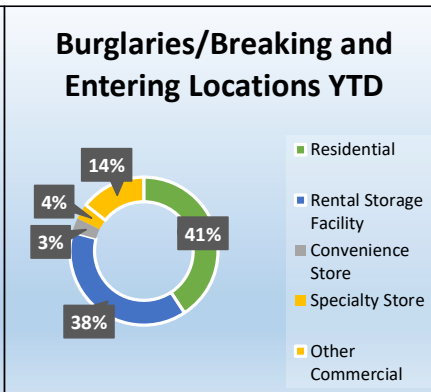

Description:
41% of burglaries or breaking and entering are occurring at residential locations, 38% are occurring at rental storage facilities, and 21% are at other locations.