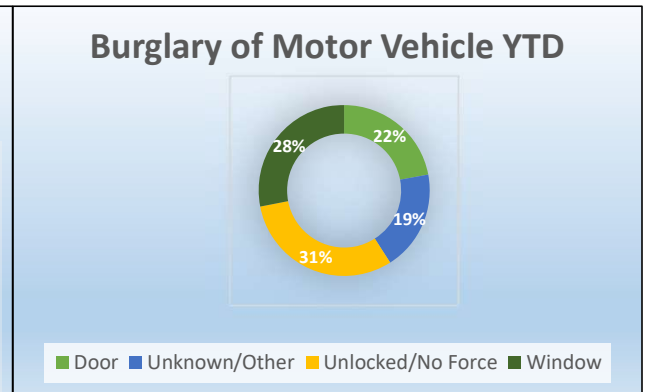

Behind the Numbers

Description:
60% of vehicle thefts occur in parking lots, 23% occur at residences, and 17% occur from roadways.

Description:
41% of burglaries or breaking and entering are occurring at residential locations, 38% are occurring at rental storage facilities, and 21% are at other locations.

Description:
40% of reported shoplifting is happening at department stores, 41% is occurring at specialty stores, 8% is from convenience stores, and 10% is from grocery stores.

Description:
At least 31% of burglary of a motor vehicle is occurring when there is an unlocked car. This number has improved, but BMV numbers can be improved more if citizens make an effort to ensure they lock their car.