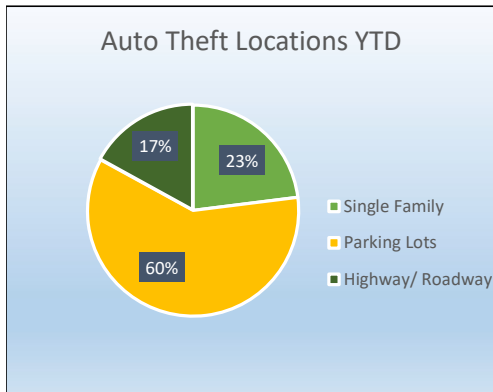

Behind the Numbers

Description:
60% of vehicle thefts occur in parking lots, 23% occur at residences, and 17% occur from roadways.