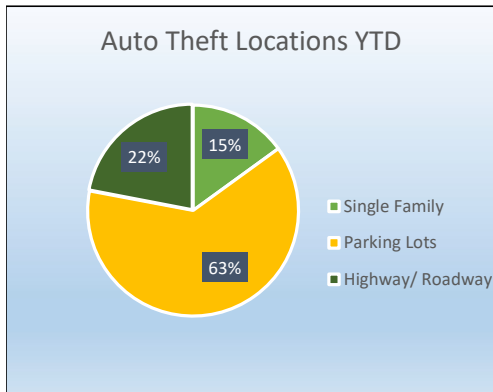

Behind the Numbers

Description:
63% of auto thefts are reported from parking lots, 15% are from single family residences. 22% are reported from streets or highways.