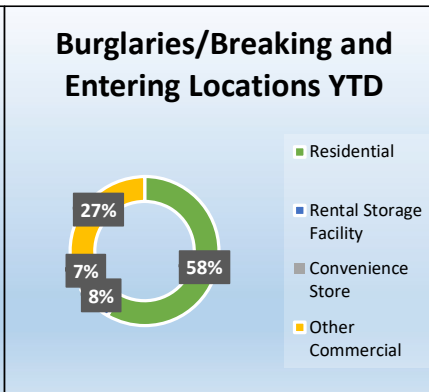

Behind the Numbers

Description:
63% of auto thefts are reported from parking lots, 15% are from single family residences. 22% are reported from streets or highways.

Description:
58% of burglaries or breaking and entering are occurring at residential locations, 8% are occurring at rental storage facilities, 7% are at convenience stores, and 27% are at other locations.