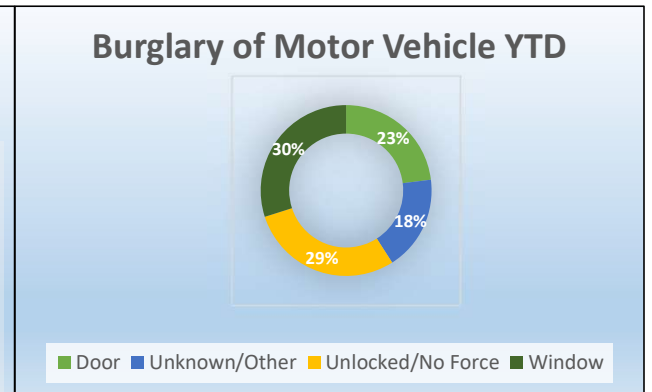

Behind the Numbers

Description:
63% of auto thefts are reported from parking lots, 15% are from single family residences. 22% are reported from streets or highways.

Description:
58% of burglaries or breaking and entering are occurring at residential locations, 8% are occurring at rental storage facilities, 7% are at convenience stores, and 27% are at other locations.

Description:
31% of reported shoplifting is happening at department stores, 49% is occurring at specialty stores, 8% is from convenience stores, and 10% is from grocery stores.

Description:
At least 29% of burglary of a motor vehicle is occurring when there is an unlocked car. This number has improved, but BMV numbers can be improved more if citizens make an effort to ensure they lock their car.