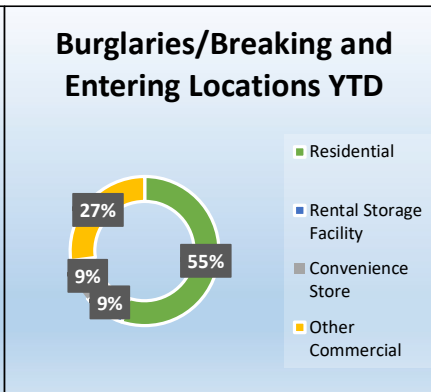

Mesquite Police Crime Stats Monthly Report- March 2022

Select NIBRS Crime Stats	Mar-21	Apr-21	May-21	Jun-21	Jul-21	Aug-21	Sep-21	Oct-21	Nov-21	Dec-21	Jan-22	Feb-22	Mar-22	Trend	Month v Month	Prior v Current
09A - Murder and Nonnegligent Manslaughter	0	3	0	1	0	1	1	2	3	1	2	0	0		#DIV/0!	#DIV/0!
11A - Rape	2	2	4	4	3	0	2	5	2	3	3	0	4		#DIV/0!	100%
120 - Robbery	10	10	10	20	7	13	23	16	10	18	9	11	6		-45%	-40%
13A - Aggravated Assault	36	36	35	32	32	30	38	32	33	49	44	29	26		-10%	-28%
220 - Burglary/Breaking and Entering	23	23	38	35	52	60	48	63	56	42	36	30	41		37%	78%
23C - Shoplifting	47	47	49	65	65	72	78	77	58	57	66	45	62		38%	32%
23D - Theft From Building	46	46	36	29	35	30	38	29	37	31	27	33	23		-30%	-50%
23F - Theft From Motor Vehicle	90	86	88	79	84	97	93	95	87	86	109	75	87		16%	-3%
23G - Theft From Motor Vehicle Parts/Accessories	50	54	66	52	82	80	61	58	55	54	37	42	56		33%	12%
23H - All Other Larceny	51	40	34	33	33	42	56	48	33	46	47	34	44		29%	-14%
240 - Motor Vehicle Theft	68	55	79	70	95	73	53	67	85	57	69	70	73		4%	7%
290 - Destruction/Damage/Vandalism of Property	70	78	95	90	80	96	80	95	89	98	88	60	83		38%	19%
35A - Drug/Narcotic Violations	46	58	48	34	46	57	37	30	40	35	50	46	53		15%	15%
520 - Weapons Law Violations	40	40	39	31	31	37	29	35	32	38	46	40	43		8%	8%
Total Offenses	818	857	853	805	854	898	844	876	816	836	867	699	815		17%	0%

Behind the Numbers

Description:
67% of auto thefts are reported from parking lots, 14 % are from single family residences. 18% are reported from streets or highways.

Description:
55% of burglaries or breaking and entering are occurring at residential locations, 9% are occurring at rental storage facilities, 9% are at convenience stores, and 27% are at other locations.