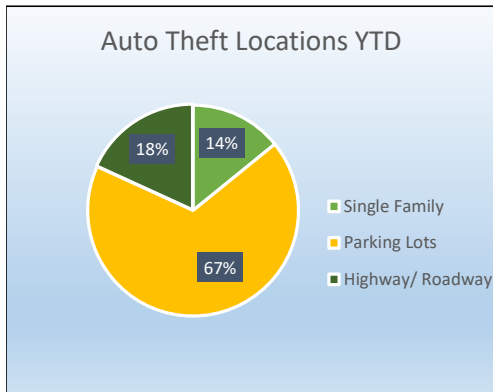

Behind the Numbers

Description:
67% of auto thefts are reported from parking lots, 14 % are from single family residences. 18% are reported from streets or highways.