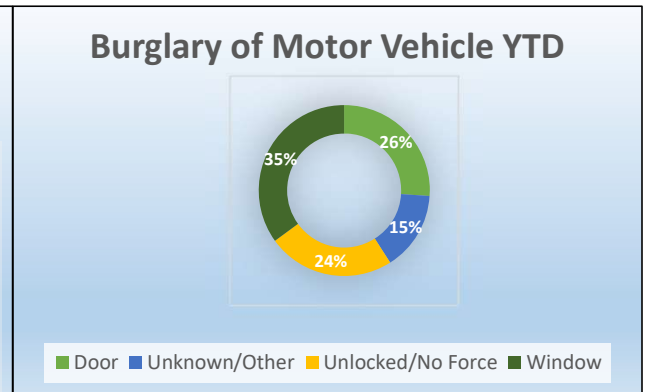

Behind the Numbers

Description:
67% of auto thefts are reported from parking lots, 14 % are from single family residences. 18% are reported from streets or highways.

Description:
55% of burglaries or breaking and entering are occurring at residential locations, 9% are occurring at rental storage facilities, 9% are at convenience stores, and 27% are at other locations.

Description:
31% of reported shoplifting is happening at department stores, 46% is occurring at specialty stores, 11% is from convenience stores, and 9% is from grocery stores.

Description:
At least 24% of burglary of a motor vehicle is occurring when there is an unlocked car. This number has improved, but BMV numbers can be improved more if citizens make an effort to ensure they lock their car.

Mesquite Police Crime Stats Monthly Report- March 2022

Selective Traffic Enforcement

These are areas that have been submitted to Police as areas of concern for speeding from residents. The Police department works with Traffic to analyze these areas and assign selective traffic enforcement to monitor these areas for a defined period of time. It helps the Police department have more success if complaints are passed along with a specific time of day the violation occurs so targeted violators are caught. These are cross streets for reference but the actual enforcement zone may be extended around the area.