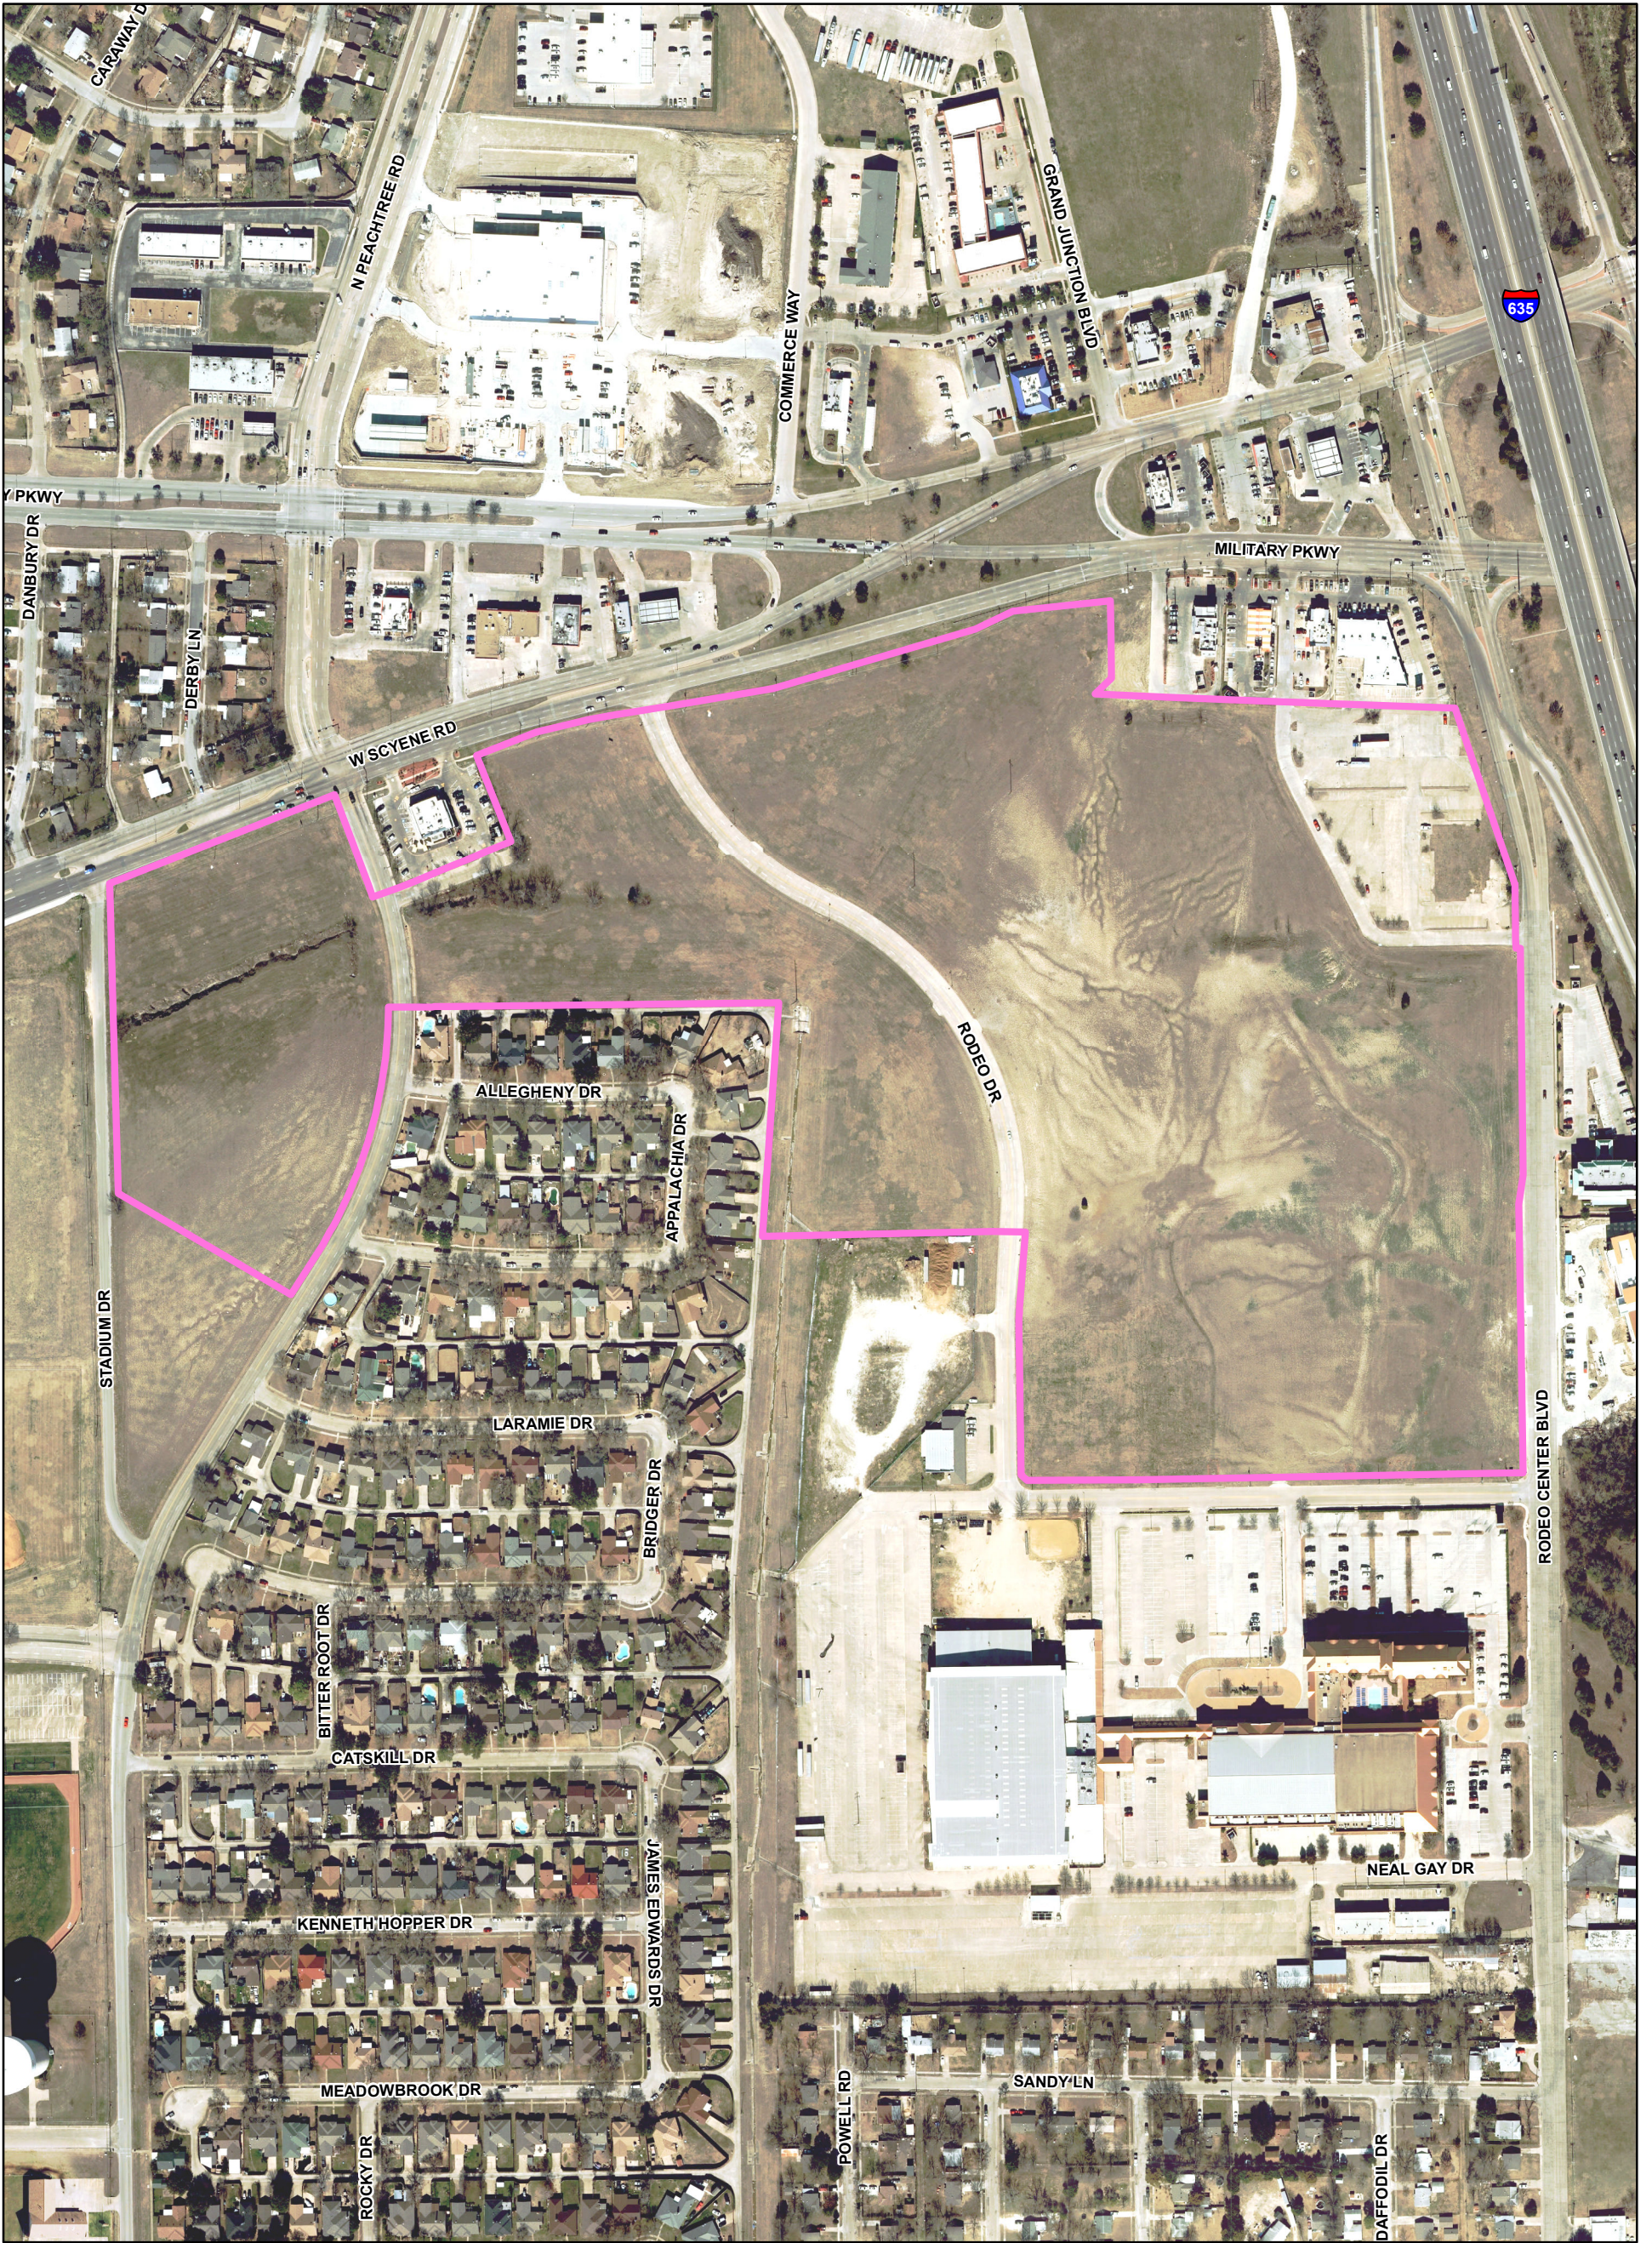

Iron Horse Village

Legend

Iron Horse Development Concept

0 250 500 1,000 Feet

Created By: Curtis Tracy, GIS Dept.
Created On: 4/26/2019

MESQUITE
TEXAS
Real. Texas. Service.

Path: Q:\GIS\Projects\City_Manager\Comm_Price_Future_Development\Iron_Horse_11x17.mxd