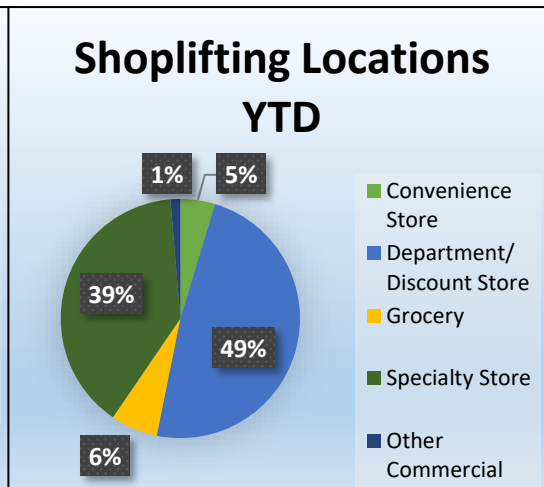

Traffic Data	May-20	Jun-20	Jul-20	Aug-20	Sep-20	Oct-20	Nov-20	Dec-20	Jan-21	Feb-21	Mar-21	Apr-21	May-21	Trend	Month v. Month	Prior v Current
Traffic Stops	1814	1758	1616	1558	1423	1648	1550	1345	1975	1581	2240	1805	1759		↓-3%	↓-3%
All Traffic Citations	1828	1971	1872	1861	1577	1875	1610	1373	2057	1229	1986	1833	1995		↑9%	↑9%
Speed Citations	879	956	993	831	782	954	839	654	1050	532	961	776	763		↓-2%	↓-13%
Accidents Worked	199	195	195	222	204	243	206	243	252	181	292	256	293		↑14%	↑47%

Behind the Numbers

Description:
37% of auto thefts are reported at single family residences. 30% are reported at apartment complexes and 29% at other locations.

Description:
58% of burglaries or breaking and entering are occurring at residential locations and 14% are occurring at rental storage facilities. 28% are at other locations.

Description:
51% of reported shoplifting is happening at department stores. 38% is occurring at specialty stores.

Description:
At least 37% of burglary of a motor vehicle YTD is occurring when there is an unlocked car. This is an improvement from our 2020 numbers, but we still want to have more vehicles locked. BMV numbers can be improved if citizens make an effort to ensure they lock their car.