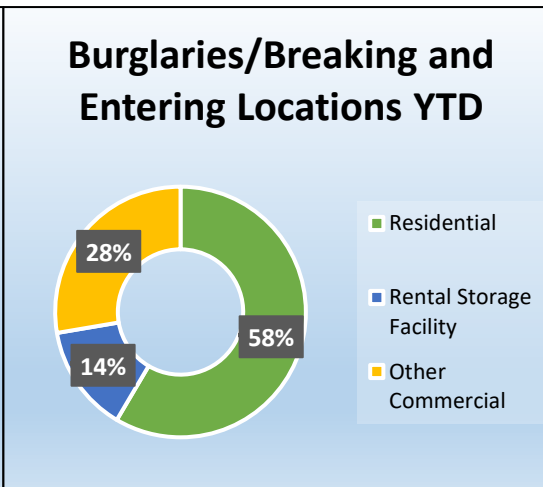

Mesquite Police Crime Stats Monthly Report- May 2021

Select NIBRS Crime Stats	May-20	Jun-20	Jul-20	Aug-20	Sep-20	Oct-20	Nov-20	Dec-20	Jan-21	Feb-21	Mar-21	Apr-21	May-21	Trend	Month v Month	Prior v Current
09A - Murder and Nonnegligent Manslaughter	1	1	0	1	1	1	2	1	1	0	0	3	0		-100%	0%
11A - Rape	6	6	4	4	2	9	5	0	2	3	1	4	2		-50%	-67%
120 - Robbery	10	10	13	14	10	21	26	5	14	13	10	13	7		-46%	-30%
13A - Aggravated Assault	32	23	28	21	25	33	25	21	27	21	31	38	35		-8%	9%
220 - Burglary/Breaking and Entering	33	32	66	51	52	70	64	37	44	31	22	37	31		-16%	-6%
23C - Shoplifting	63	83	75	72	69	111	91	89	87	49	45	65	49		-25%	-22%
23D - Theft From Building	25	25	25	32	28	27	29	34	34	26	42	30	32		7%	28%
23F - Theft From Motor Vehicle	68	109	121	113	98	112	98	123	83	65	88	84	76		-10%	12%
23G - Theft From Motor Vehicle Parts/Accessories	10	43	28	28	34	32	36	46	47	37	50	49	61		24%	510%
23H - All Other Larceny	44	54	34	53	60	34	46	58	48	33	45	35	26		-26%	-41%
240 - Motor Vehicle Theft	52	75	80	67	61	92	65	89	47	58	65	49	78		59%	50%
290 - Destruction/Damage/Vandalism of Property	86	74	75	70	85	68	84	86	56	55	64	74	83		12%	-3%
35A - Drug/Narcotic Violations	43	36	21	34	35	35	32	38	35	32	45	58	45		-22%	5%
520 - Weapons Law Violations	29	15	25	22	22	28	29	27	27	24	41	36	38		6%	31%
Total Offenses	753	792	787	841	806	902	868	873	766	624	769	802	777		-3%	3%

Behind the Numbers

Description:
37% of auto thefts are reported at single family residences. 30% are reported at apartment complexes and 29% at other locations.

Description:
58% of burglaries or breaking and entering are occurring at residential locations and 14% are occurring at rental storage facilities. 28% are at other locations.