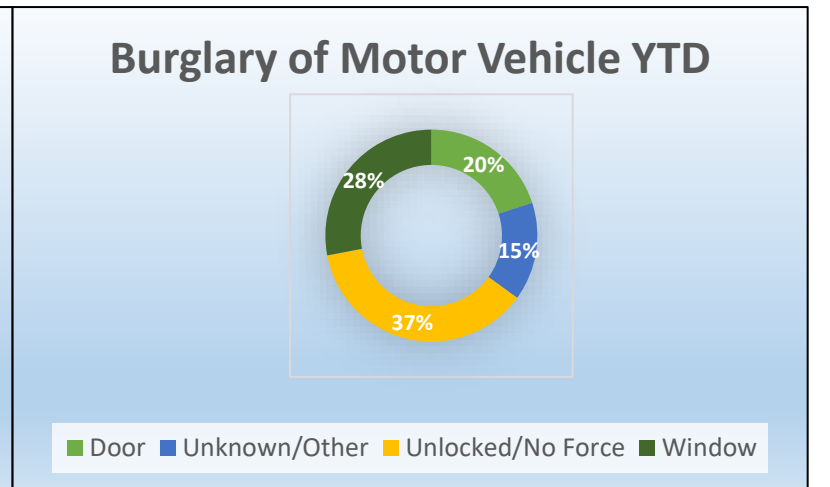

Behind the Numbers

Description:
37% of auto thefts are reported at single family residences. 30% are reported at apartment complexes and 29% at other locations.

Description:
58% of burglaries or breaking and entering are occurring at residential locations and 14% are occurring at rental storage facilities. 28% are at other locations.

Description:
51% of reported shoplifting is happening at department stores. 38% is occurring at specialty stores.

Description:
At least 37% of burglary of a motor vehicle YTD is occurring when there is an unlocked car. This is an improvement from our 2020 numbers, but we still want to have more vehicles locked. BMV numbers can be improved if citizens make an effort to ensure they lock their car.