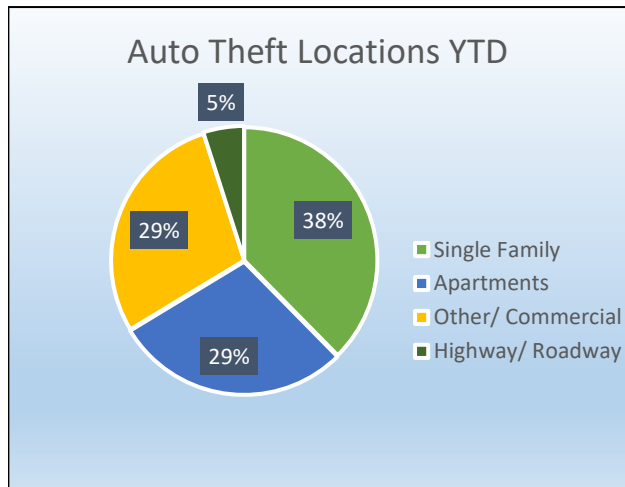

Behind the Numbers

Description:
37% of auto thefts are reported at single family residences. 30% are reported at apartment complexes and 29% at other locations.