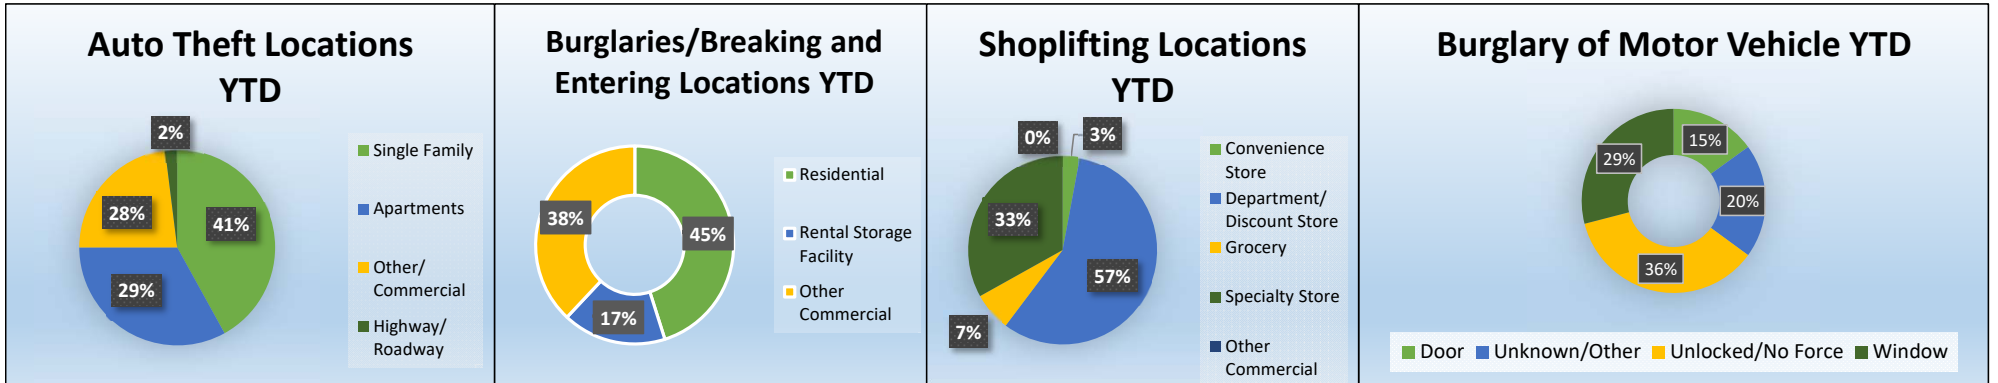

Behind the Numbers

Description:

41% of auto thefts are reported at single family residences. 29% are reported at apartment complexes and 30% at other locations.

Description:

45% of burglaries or breaking and entering are occurring at residential locations and 17% are occurring at rental storage facilities. 38% are at other locations.

Description:

57% of reported shoplifting is happening at department stores. 33% is occurring at specialty stores.

Description:

At least 36% of burglary of a motor vehicle YTD is occurring when there is an unlocked car. This is an improvement from our 2020 numbers. These numbers can be drastically improved if citizens make an effort to ensure they lock their car.