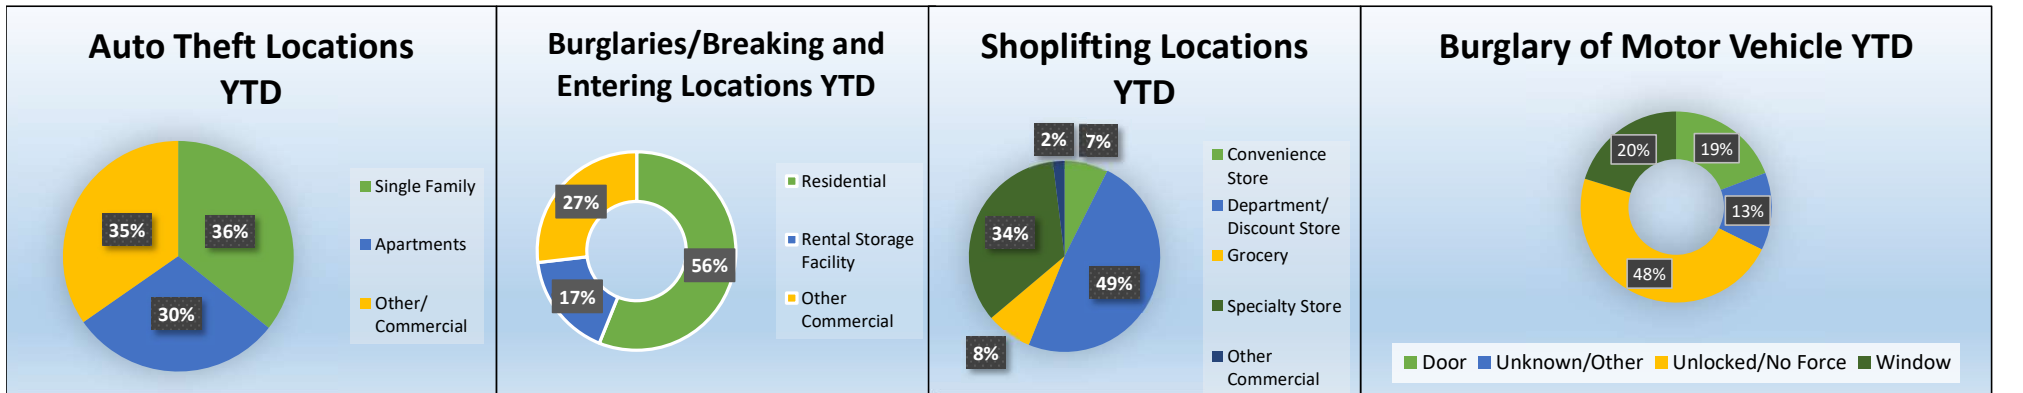

Behind the Numbers

Description:
36% of auto thefts are reported at single family residences. 30% are reported at apartment complexes and 30% at other locations.

Description:
56% of burglaries or breaking and entering are occurring at residential locations and 17% are occurring at rental storage facilities. 27% are at other locations.

Description:
49% of reported shoplifting is happening at department stores. 34% is occurring at specialty stores.

Description:
At least 48% of burglary of a motor vehicle YTD is occurring when there is an unlocked car. These numbers can be drastically improved if citizens make an effort to ensure they lock their car.